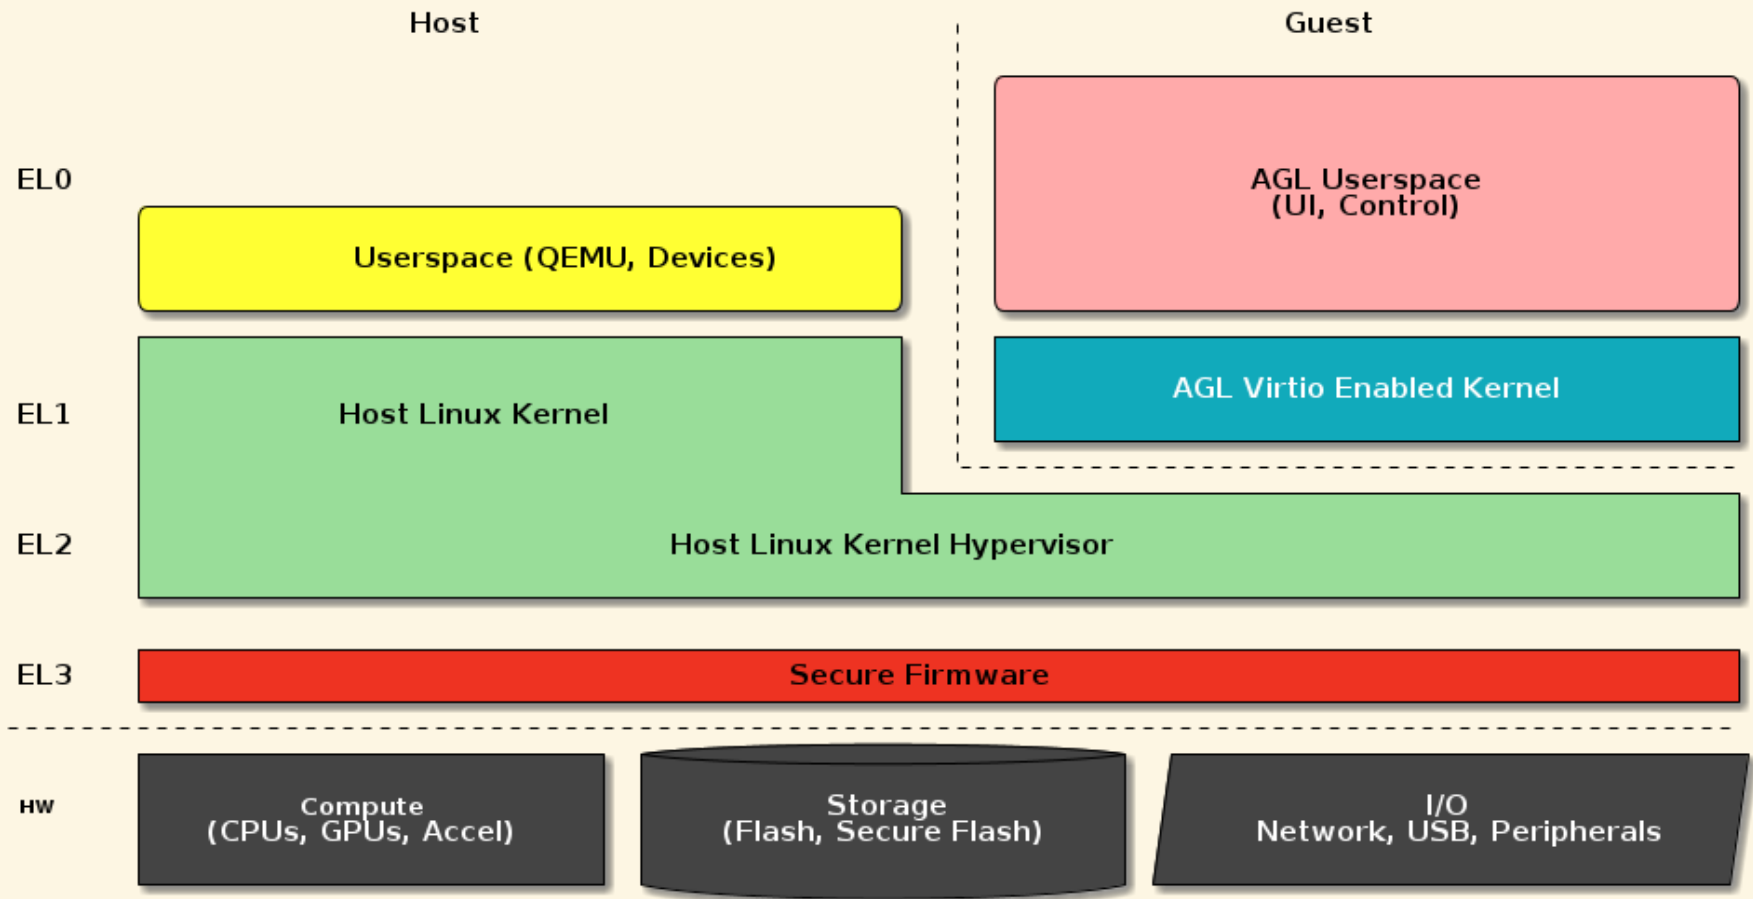

AGL VIRTIO DEMO

ALEX BENNÉE

DEMO SETUP

- AGL Linux as a KVM Guest
- AGL Linux as a Xen DomU Guest

HARDWARE

- Socionext Developer Box (SynQuacer)
 - 24xA53 cores, nGB RAM
- Armas 8040 MacchiatoBin
 - 4xA72 cores, 16Gb RAM

KVM DEPLOYMENT

XEN DEPLOYMENT