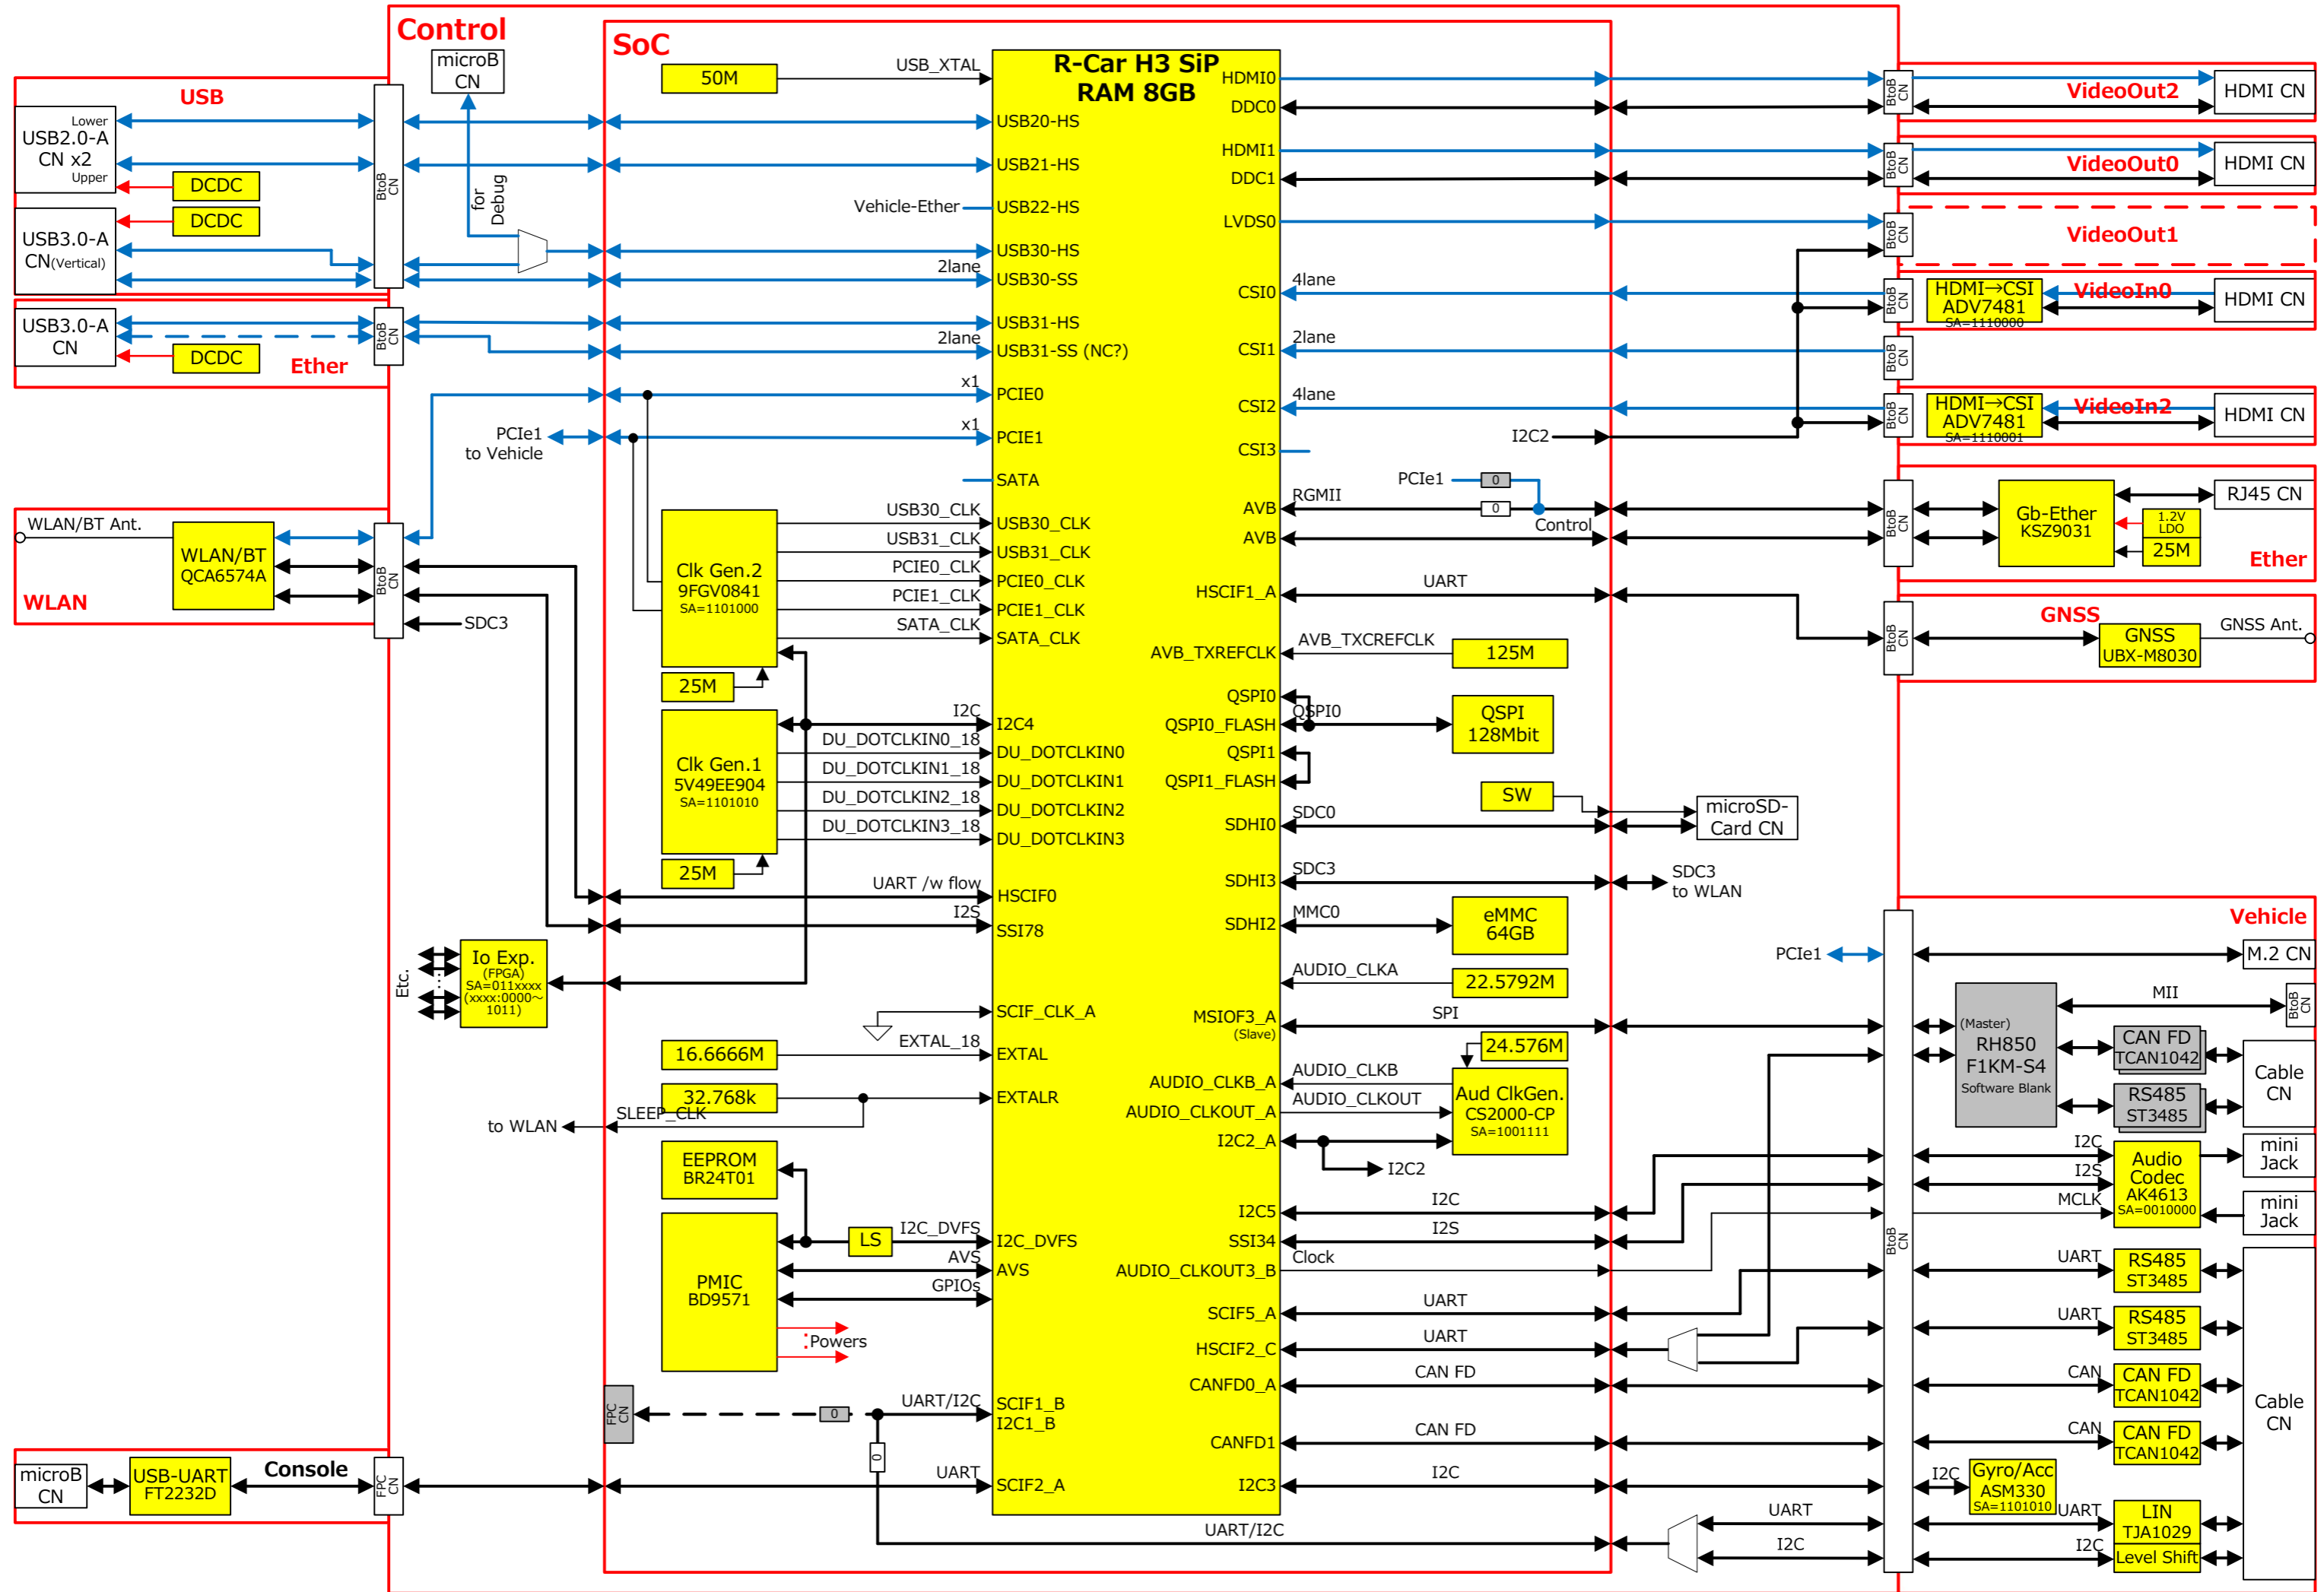

R-Car H3 Ref. Hard Block Diagram

R-Car H3 StarterKit + KingFisher Block Diagram